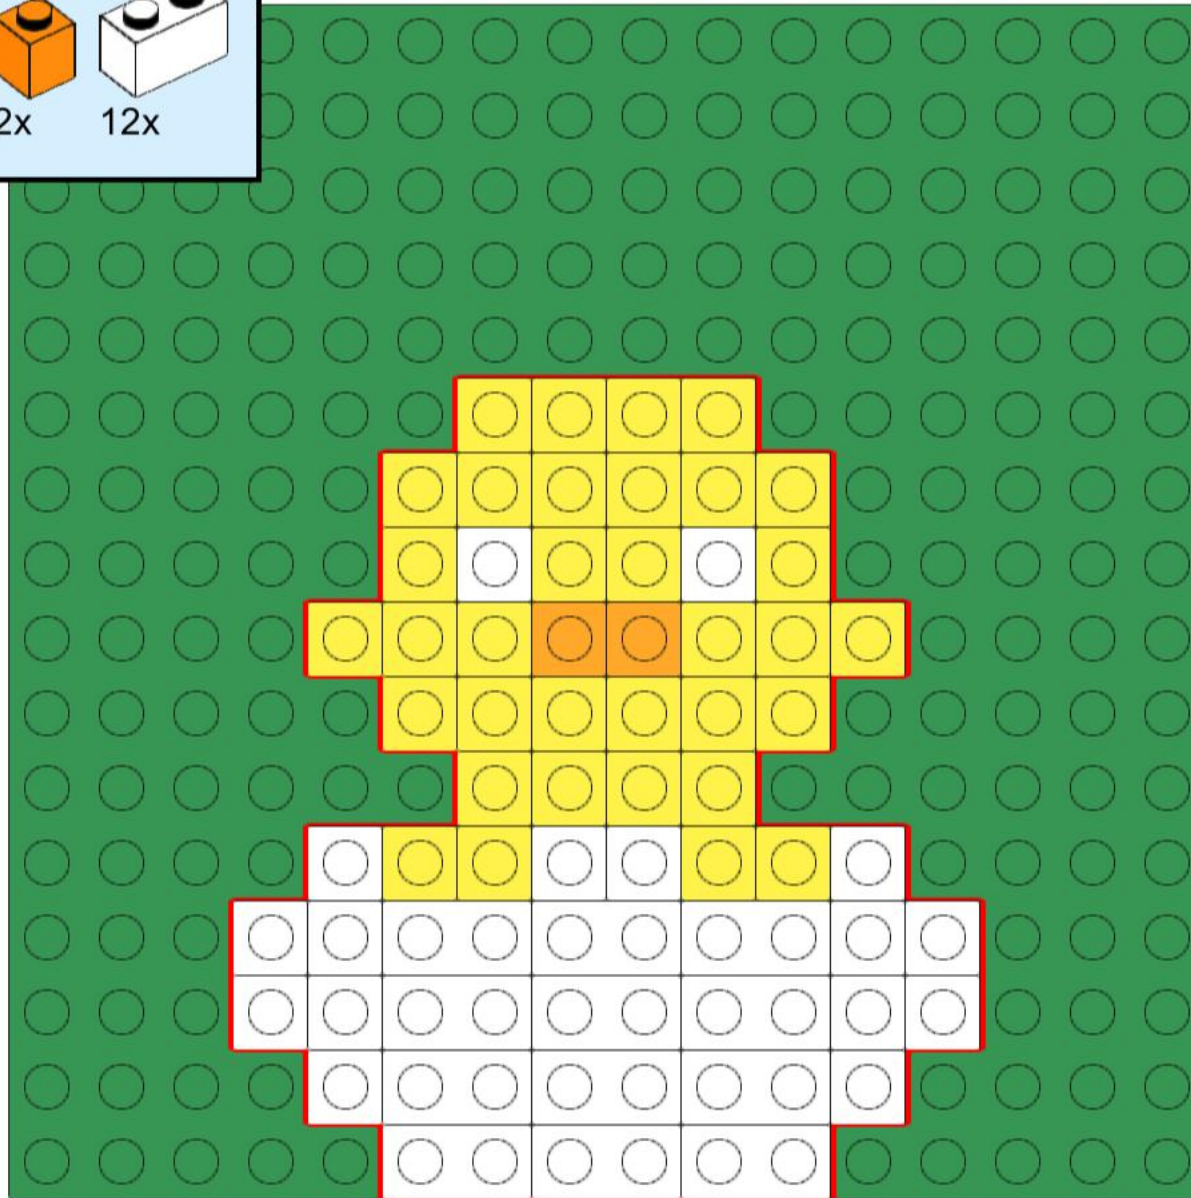

**Chicken  
Easter  
Mosaic**

1

# 2

34x 16x 2x 12x

This block contains a parts list for step 2. It features four small images of LEGO bricks with their respective quantities listed below them: a yellow 1x2 brick (34x), a white 1x2 brick (16x), an orange 1x2 brick (2x), and a white 1x4 brick (12x).